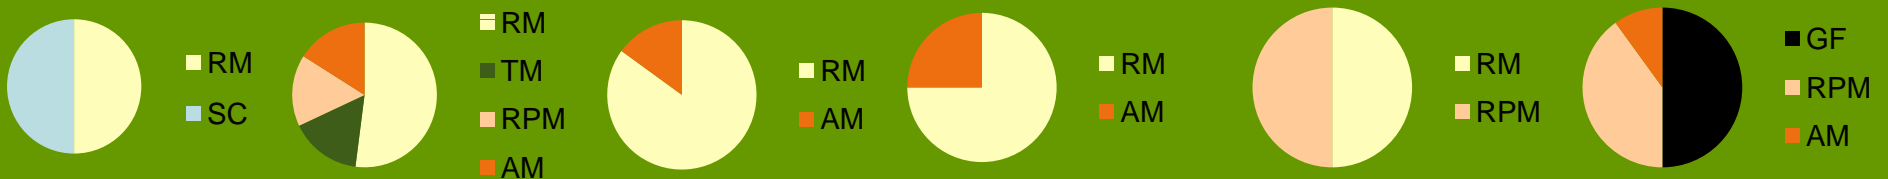

Profit Share