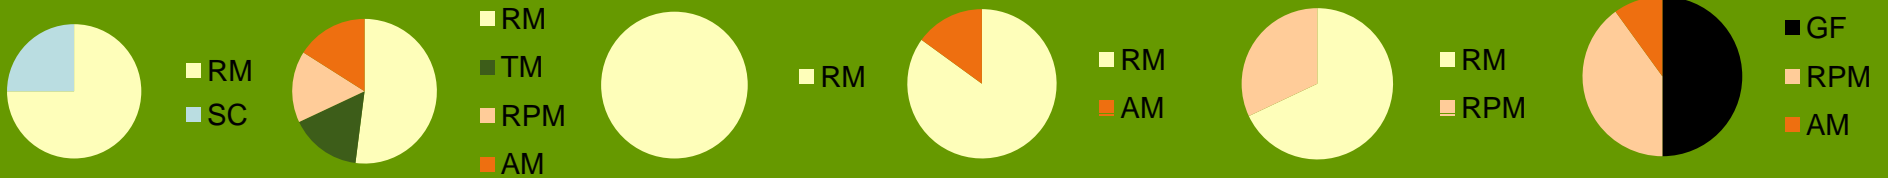

Family Business Structure

Roger Mercer
MD MFL
Partner MFP
Director Fairfield
Director MCPTY

Alec Mercer
MFL Director
Partner MFP

Robert Mercer
Director MFL
Partner Packington
Pork & Medium
Rare

Ownership

Profit Share